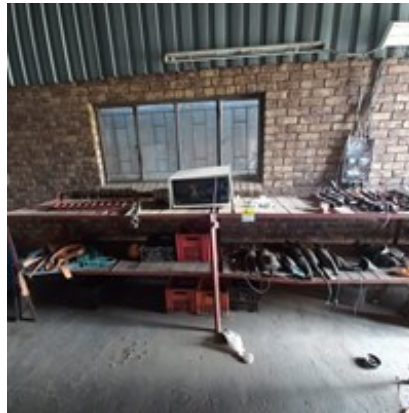

91

Lot Mixed Tools

Lot Mixed Tools

R 50.00

92

Lot Steel Shelf with Mixed Items

Lot Steel Shelf with Mixed Items

R 200.00