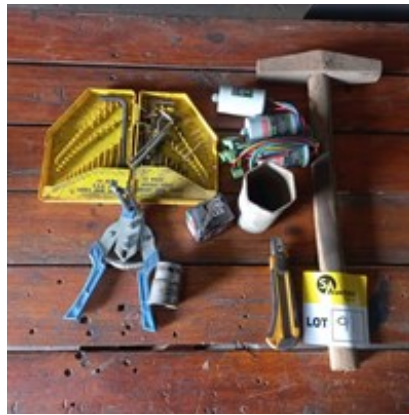

91

Lot Mixed Tools

Lot Mixed Tools

R 50.00

92

Lot Steel Shelf with Mixed Items